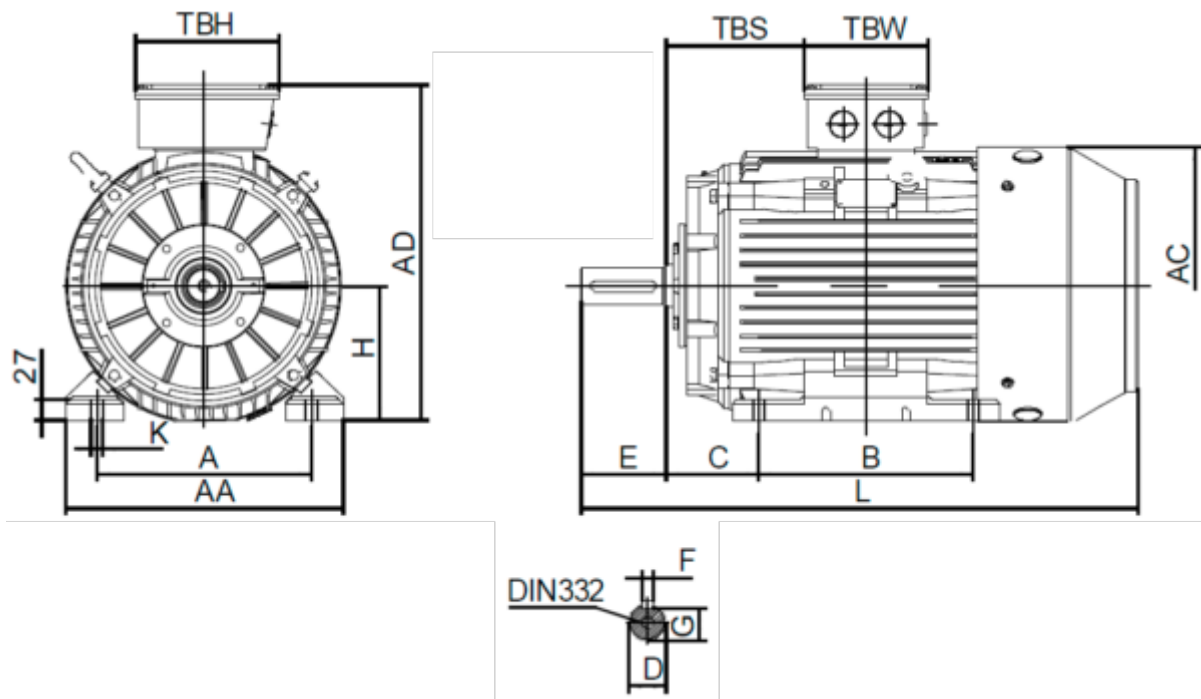

Data Sheet

Article number: 250309000222

Description: Kleedrive T3C 280M-2 90.0KW 2800 rpm
3x400/690V 50HZ IP55 B3 Eff=95%

Measures

A = 457	F = 18	TBW = 245
AA = 560	G = 58	
AC = Ø559	H = 280	
AD = 675	HD = 395	
B = 419	K = Ø24	
C = 190	L = 1035	
D = Ø65	TBH = 280	
E = 140	TBS = 277	